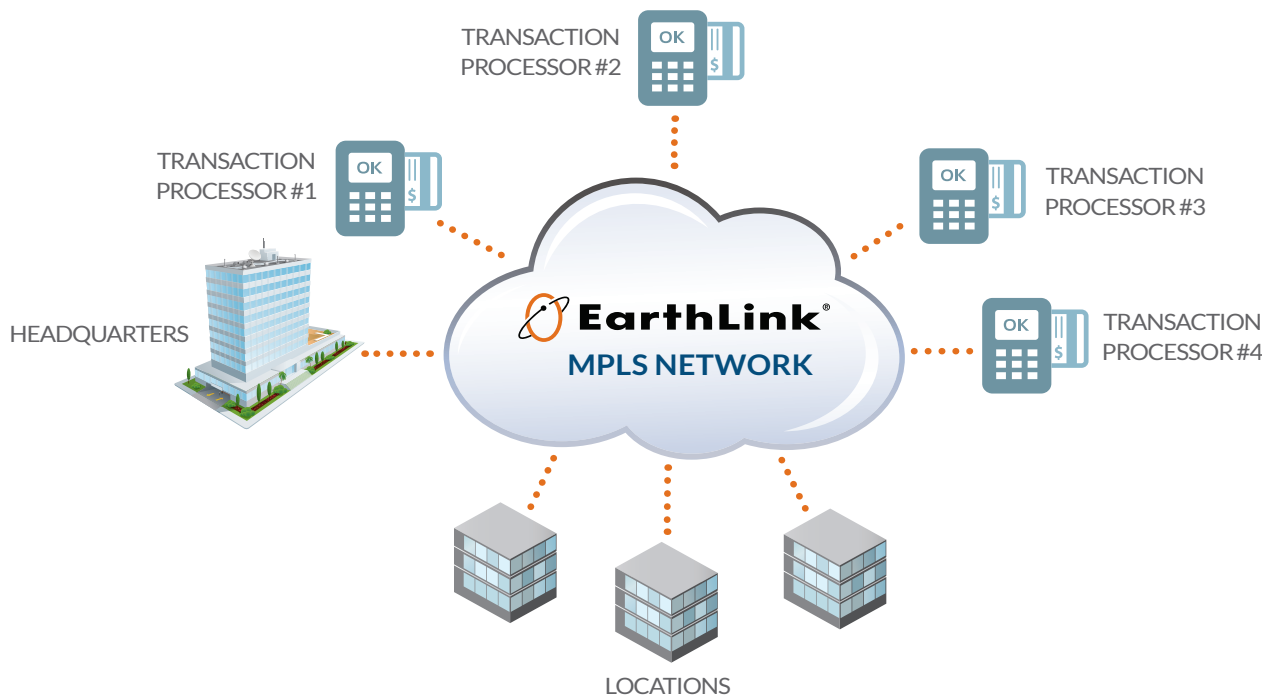

EARTHLINK®

MPLS DIRECT CONNECT

FAST, SECURE, RELIABLE CONNECTIONS TO LEADING TRANSACTION PROCESSORS

As a merchant, you need fast, secure and reliable connections to transaction processors. EarthLink MPLS Direct Connect service gives you the advantage of private connections to leading payment processing vendors to help you achieve PCI compliance.

With direct transport of Point of Sale (POS) traffic from each location on your MPLS network to your transaction processors, you'll reduce transaction times to as little as two seconds, reduce operating costs, and achieve PCI compliance.

Benefits

- Connect directly to your designated transaction processor for improved operational efficiency
- Connecting directly from each location saves time and bandwidth
- Eliminate HQ as single point of failure
- Private and secure connection to achieve PCI compliance
- Guaranteed performance of network with redundant paths to ensure high reliability